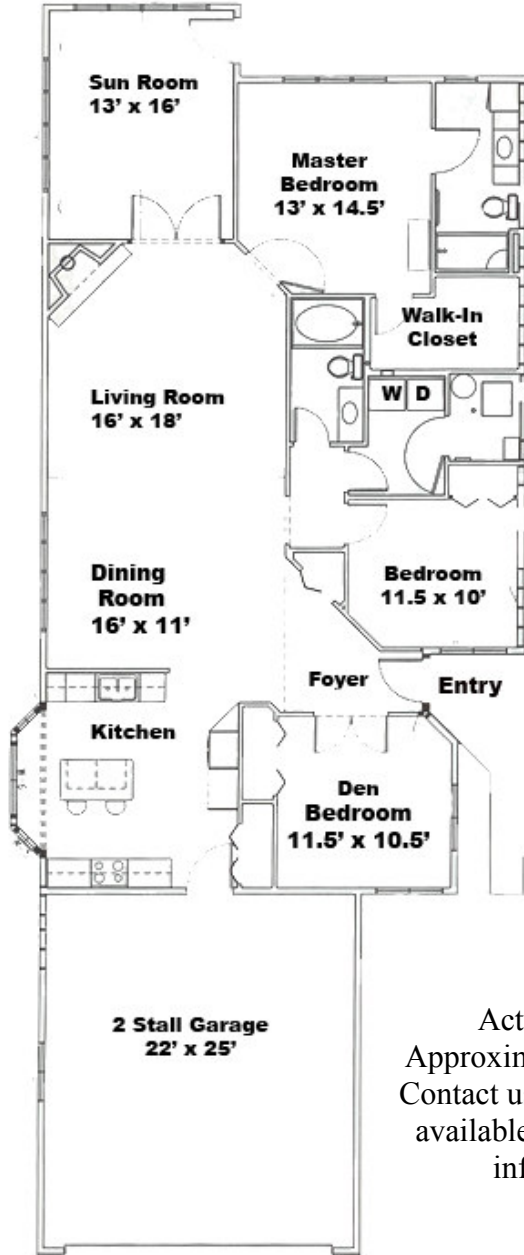

# Dakota Development Construction

Rambler Floorplan Slab on Grade

Twinhome Floorplan

1825 sq ft – 3 bdrm, 2 bath

Actual floorplan may vary.  
Approximate measurements are listed.  
Contact us for detailed information and  
available locations. 701-306-4715 or  
[info@westparkrealty.net](mailto:info@westparkrealty.net)